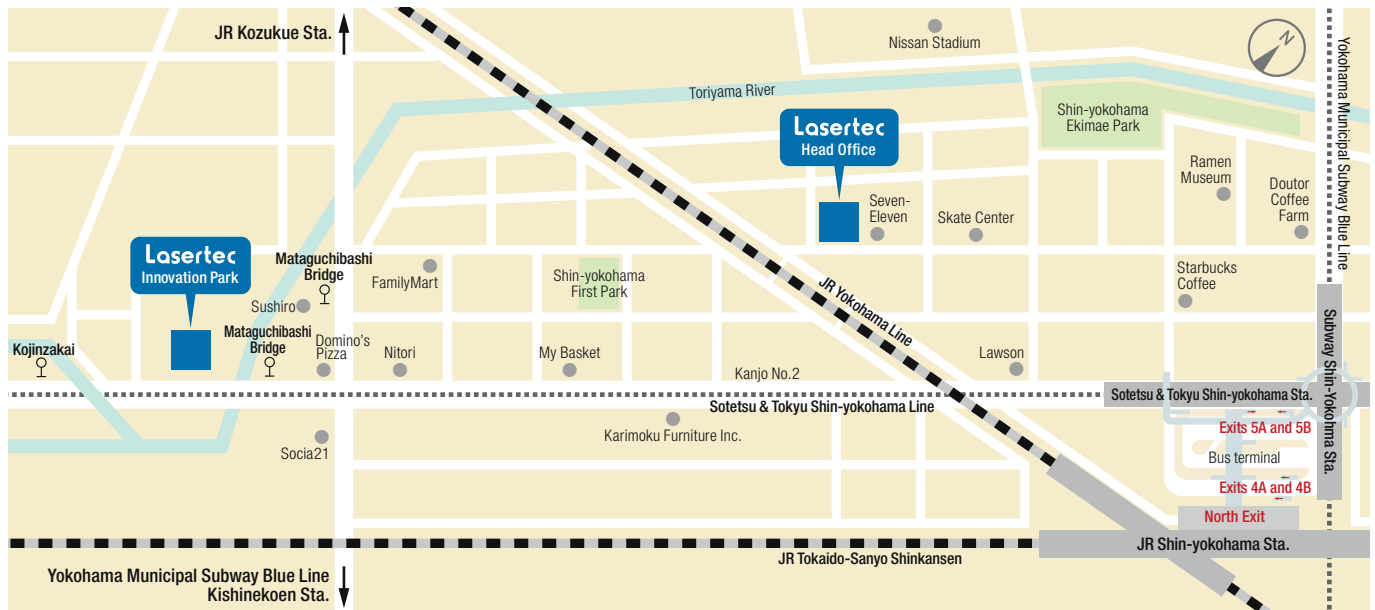

Lasertec Corporation Lasertec Innovation Park

555 Toriyama-cho, Kohoku-ku,
Yokohama, 222-0035, Japan

InnoPa does not have a direct representative phone number. For assistance, please reach out to your primary contact.

ACCESS

A 15 to 17-minute walk from these stations:

Shin-Yokohama Station (JR Yokohama Line / Tokaido & Sanyo Shinkansen / Yokohama Municipal Subway Blue Line / Sotetsu & Tokyu Line)

Kozukue Station (JR Yokohama Line)

Kishinekoen Station (Yokohama Municipal Subway Blue Line)

Buses are also available. Please take one of the following buses:

● From Shin-yokohama Bus Terminal

Platform	Operated by	No.	Destination	Bus Stop
2	Yokohama Municipal Bus	129	Tsurugamine Sta.	Kojinzakai
2	Tokyu Bus	市 03	Ichigao Sta. or Kozukue Sta.	Mataguchibashi Bridge

● From Higashi-Kanagawa Sta. Nishiguchi Bus Terminal

Platform	Operated by	No.	Destination	Bus Stop
6	Yokohama Municipal Bus	39	Midori Shako-Mae or Nakayama Sta.	Mataguchibashi Bridge